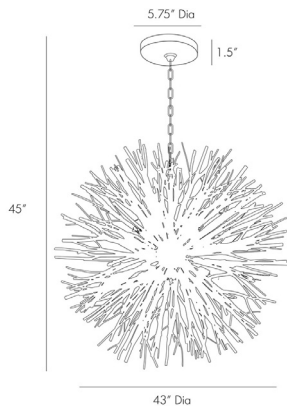

ARTERIOS

FINCH CHANDELIER

89560
H: 45 IN, Dia: 43.00 IN
Natural Stained Wood, Natural Iron
Contract Suitable As Is

An eight-light chandelier with natural wood branches growing out from an iron center. This organic version of the starburst motif will cast beautiful shadows in whatever room you put it. Wood finish will vary. Additional chain available (CHN-128).

APPEARANCE

Material	Iron, Wood
Finish	Natural, Natural Iron
Finish Will Vary	true
Top Coat/Sealant	false

DIMENSIONS

Chandelier	H: 43 IN, Dia: 43.00 IN
Minimum Hanging Height	45 IN
Maximum Hanging Height	81 IN
Canopy	H: 1.5 IN, Dia: 5.75 IN

WIRING

Rating	Indoor Only
Cord	7.5 FT, Clear/Silver, SVT
Socket	8, Type B=-E12 Other
Photographed Bulb	Small Clear Tubular Bulb
Maximum Watt	40
Voltage	110-120 V

CERTIFICATIONS

Cerifications	Mexico Australia, EU, United Kingdom, Middle East, United States, Canada
---------------	---